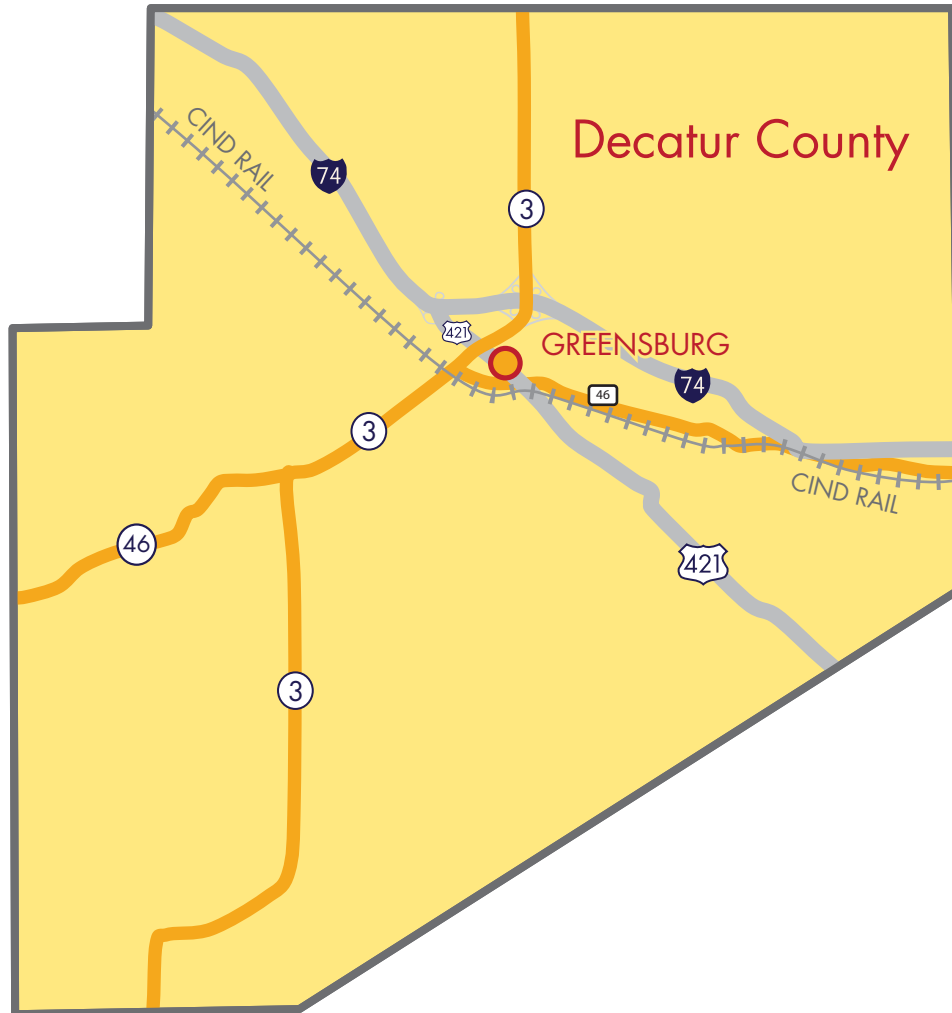

DISTANCE BY TRUCK		
Atlanta	511 mi/822 km	7 hrs. 21 min.
Chicago	212 mi /341 km	3 hrs. 6 min.
Cincinnati	30 mi/48 km	28 min.
Dallas	916 mi/1,474 km	13 hrs. 25 min.
Detroit	300 mi/483 km	4 hrs. 27 min.
Indianapolis	29 mi/46 km	25 min
Nashville	258 mi/415 km	3 hrs. 58 min.

GREENSBURG DECATUR COUNTY  
**Economic Development**  
CORPORATION

DISTANCE BY TRUCK

Chicago	212 mi/341 km	3 hrs. 6 min.
Cincinnati	30 mi/48 km	28 min.
Indianapolis	29 mi/46 km	25 min.
Louisville	86 mi/138 km	1 hr. 29 min.

Port of Indiana – Jeffersonville  
 Port of Indiana – Burns Harbor  
 Port of Indiana Mt. Vernon  
 Port of Cincinnati

GREENSBURG DECATUR COUNTY  
**Economic Development**  
 CORPORATION

**DISTANCE BY TRUCK**

Chicago	212 mi/341 km	3 hrs. 6 min.
Cincinnati	30 mi/48 km	28 min.
Indianapolis	29 mi/46 km	25 min.
Louisville	86 mi/138 km	1 hr. 29 min.

Port of Indiana – Jeffersonville  
 Port of Indiana – Burns Harbor  
 Port of Indiana Mt. Vernon  
 Port of Cincinnati