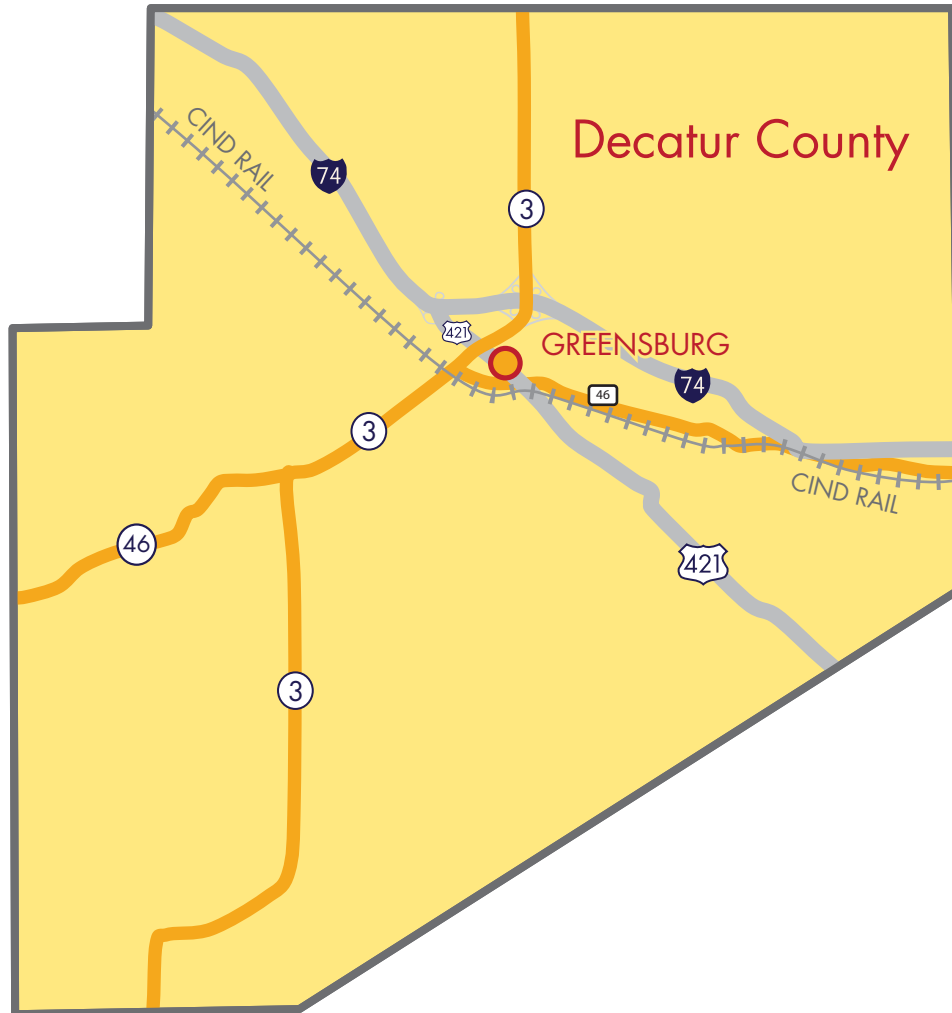

DISTANCE BY TRUCK		
Atlanta	511 mi/822 km	7 hrs. 21 min.
Chicago	212 mi /341 km	3 hrs. 6 min.
Cincinnati	30 mi/48 km	28 min.
Dallas	916 mi/1,474 km	13 hrs. 25 min.
Detroit	300 mi/483 km	4 hrs. 27 min.
Indianapolis	29 mi/46 km	25 min
Nashville	258 mi/415 km	3 hrs. 58 min.

GREENSBURG DECATUR COUNTY  
**Economic Development**  
CORPORATION

**DISTANCE BY TRUCK**

Chicago	212 mi/341 km	3 hrs. 6 min.
Cincinnati	30 mi/48 km	28 min.
Indianapolis	29 mi/46 km	25 min.
Louisville	86 mi/138 km	1 hr. 29 min.

Port of Indiana – Jeffersonville  
 Port of Indiana – Burns Harbor  
 Port of Indiana Mt. Vernon  
 Port of Cincinnati

GREENSBURG DECATUR COUNTY  
**Economic Development**  
 CORPORATION

**DISTANCE BY TRUCK**

Chicago	212 mi/341 km	3 hrs. 6 min.
Cincinnati	30 mi/48 km	28 min.
Indianapolis	29 mi/46 km	25 min.
Louisville	86 mi/138 km	1 hr. 29 min.

Port of Indiana – Jeffersonville  
 Port of Indiana – Burns Harbor  
 Port of Indiana Mt. Vernon  
 Port of Cincinnati