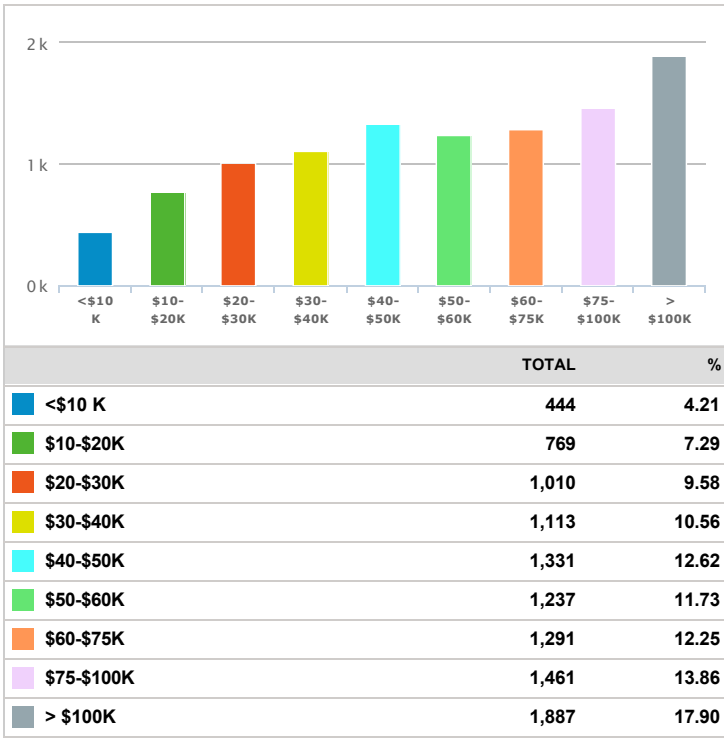

Decatur County, Indiana

Demographics Report (Decatur County, Indiana)

Population(2018)	
	TOTAL
	26,810

Population(2023)	
	TOTAL
	27,915

Ethnicity Distribution(2018)

Ethnicity Distribution(2023)

Total Households(2018)

	TOTAL	%
Households	10,543	n/a
Families	7,320	69.43

Total Households(2023)

	TOTAL	%
Households	10,861	n/a
Families	7,609	70.06

Average Household Income(2018)

	TOTAL
	54,886

Average Household Income(2023)

	TOTAL
	63,141

Household Income Distribution(2018)

Household Income Distribution(2023)

Education Attainment(2018)

Education Attainment(2023)

Source: Applied Geographic Solutions, 2018