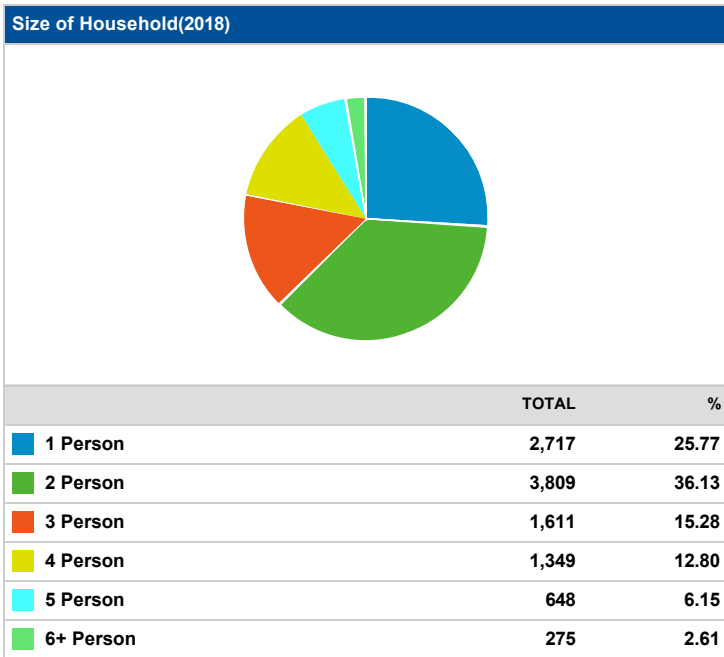

Decatur County, Indiana

Demographics Report (Decatur County, Indiana)

Population(2018)	
	TOTAL
	26,810

Population(2023)	
	TOTAL
	27,915

Ethnicity Distribution(2018)

Ethnicity Distribution(2023)

Total Households(2018)

	TOTAL	%
Households	10,543	n/a
Families	7,320	69.43

Total Households(2023)

	TOTAL	%
Households	10,861	n/a
Families	7,609	70.06

Average Household Income(2018)

	TOTAL
	54,886

Average Household Income(2023)

	TOTAL
	63,141

Household Income Distribution(2018)

Household Income Distribution(2023)

Education Attainment(2018)

Education Attainment(2023)

Source: Applied Geographic Solutions, 2018