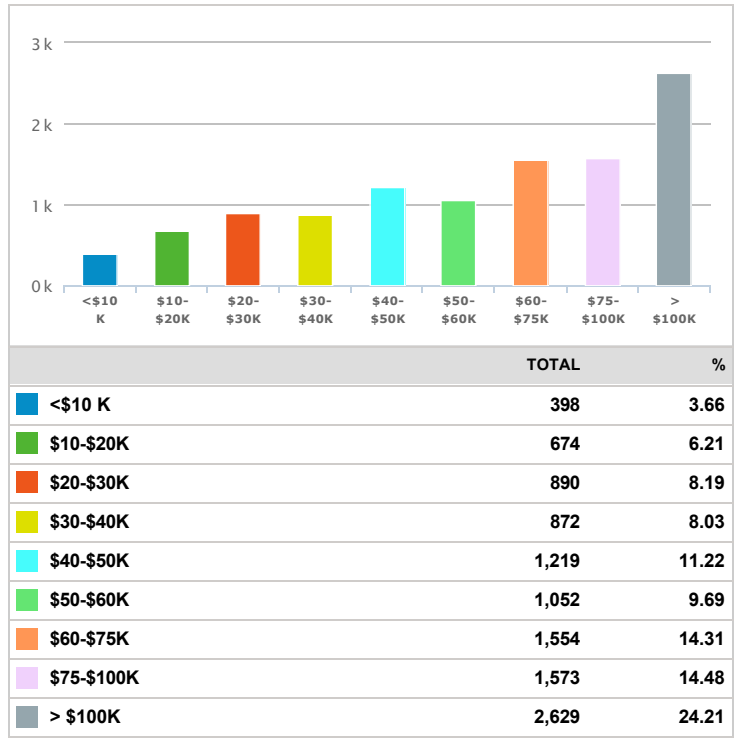

Decatur County, Indiana

Demographics Report (Decatur County, Indiana)

Population(2018)	
	TOTAL
	26,810

Population(2023)	
	TOTAL
	27,915

Ethnicity Distribution(2018)

Ethnicity Distribution(2023)

Total Households(2018)

	TOTAL	%
Households	10,543	n/a
Families	7,320	69.43

Total Households(2023)

	TOTAL	%
Households	10,861	n/a
Families	7,609	70.06

Average Household Income(2018)

	TOTAL
	54,886

Average Household Income(2023)

	TOTAL
	63,141

Household Income Distribution(2018)

Household Income Distribution(2023)

Education Attainment(2018)

Education Attainment(2023)

Source: Applied Geographic Solutions, 2018