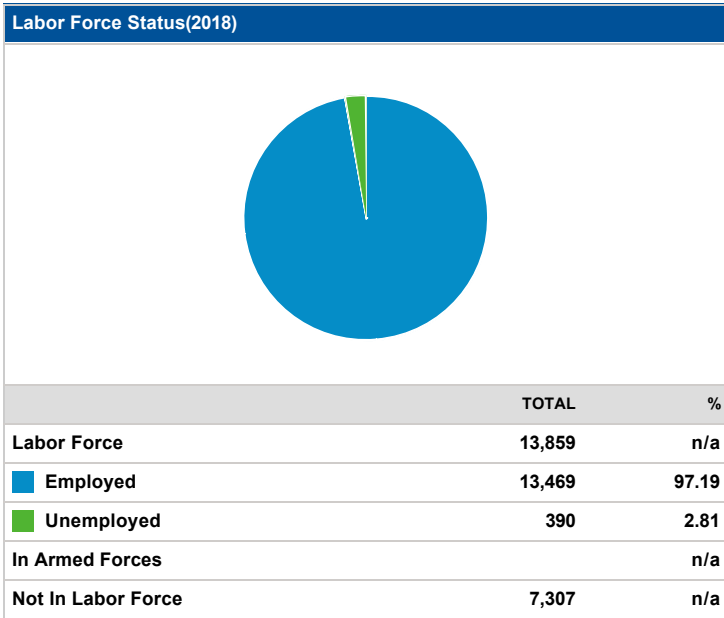

Decatur County, Indiana

Demographics Report (Decatur County, Indiana)

Population(2018)	
	TOTAL
	26,810

Population(2023)	
	TOTAL
	27,915

Ethnicity Distribution(2018)

Ethnicity Distribution(2023)

Total Households(2018)

	TOTAL	%
Households	10,543	n/a
Families	7,320	69.43

Total Households(2023)

	TOTAL	%
Households	10,861	n/a
Families	7,609	70.06

Average Household Income(2018)

	TOTAL
	54,886

Average Household Income(2023)

	TOTAL
	63,141

Household Income Distribution(2018)

Household Income Distribution(2023)

Education Attainment(2018)

Education Attainment(2023)

Source: Applied Geographic Solutions, 2018