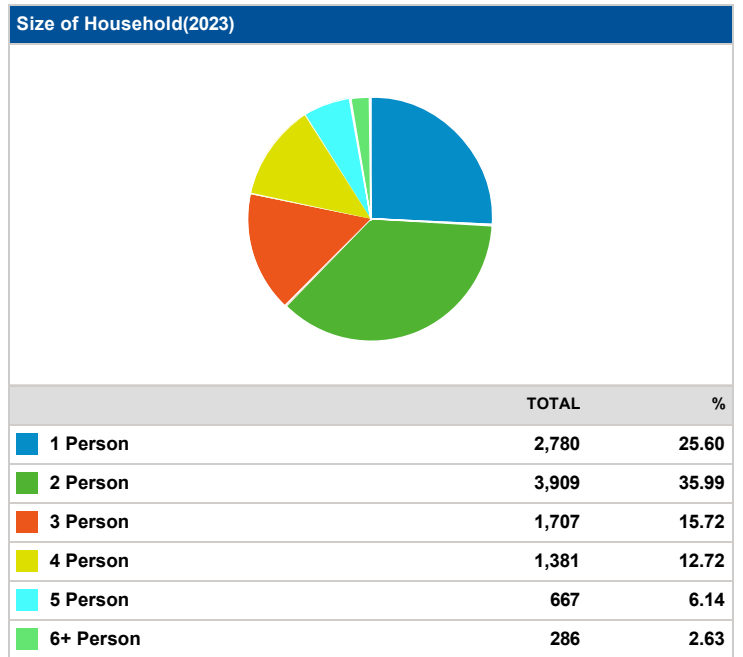

Decatur County, Indiana

Demographics Report (Decatur County, Indiana)

Population(2018)	
	TOTAL
	26,810

Population(2023)	
	TOTAL
	27,915

Ethnicity Distribution(2018)

Ethnicity Distribution(2023)

Total Households(2018)

	TOTAL	%
Households	10,543	n/a
Families	7,320	69.43

Total Households(2023)

	TOTAL	%
Households	10,861	n/a
Families	7,609	70.06

Average Household Income(2018)

	TOTAL
	54,886

Average Household Income(2023)

	TOTAL
	63,141

Household Income Distribution(2018)

Household Income Distribution(2023)

Education Attainment(2018)

Education Attainment(2023)

Source: Applied Geographic Solutions, 2018