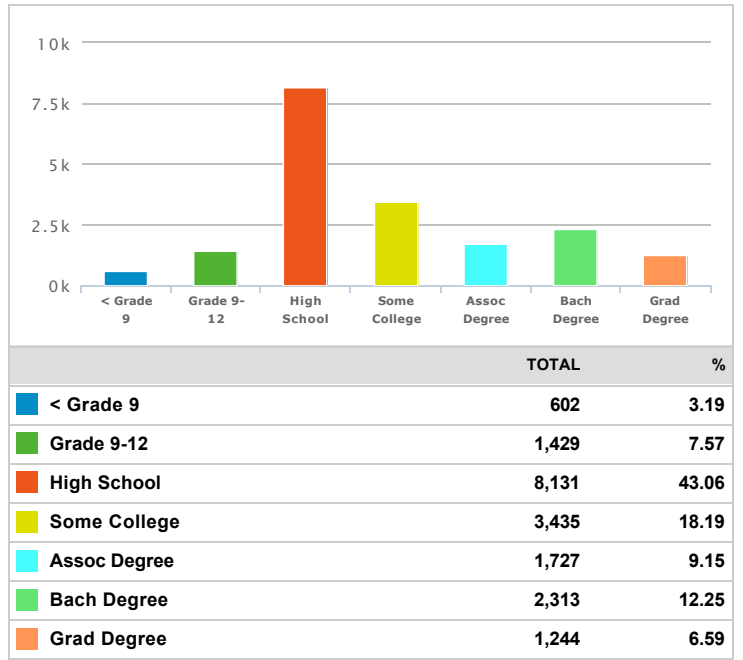

Decatur County, Indiana

Demographics Report (Decatur County, Indiana)

Population(2018)	
	TOTAL
	26,810

Population(2023)	
	TOTAL
	27,915

Ethnicity Distribution(2018)

Ethnicity Distribution(2023)

Total Households(2018)

	TOTAL	%
Households	10,543	n/a
Families	7,320	69.43

Total Households(2023)

	TOTAL	%
Households	10,861	n/a
Families	7,609	70.06

Average Household Income(2018)

	TOTAL
	54,886

Average Household Income(2023)

	TOTAL
	63,141

Household Income Distribution(2018)

Household Income Distribution(2023)

Education Attainment(2018)

Education Attainment(2023)

Source: Applied Geographic Solutions, 2018