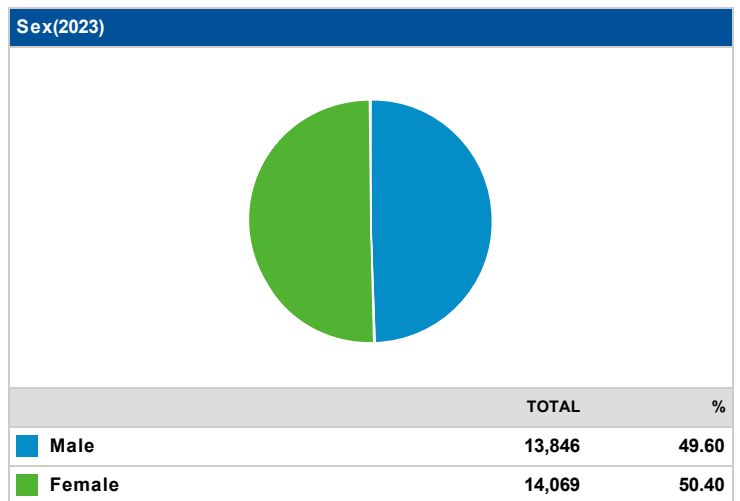

Decatur County, Indiana

Demographics Report (Decatur County, Indiana)

Population(2018)	
	TOTAL
	26,810

Population(2023)	
	TOTAL
	27,915

Ethnicity Distribution(2018)

Ethnicity Distribution(2023)

Total Households(2018)

	TOTAL	%
Households	10,543	n/a
Families	7,320	69.43

Total Households(2023)

	TOTAL	%
Households	10,861	n/a
Families	7,609	70.06

Average Household Income(2018)

	TOTAL
	54,886

Average Household Income(2023)

	TOTAL
	63,141