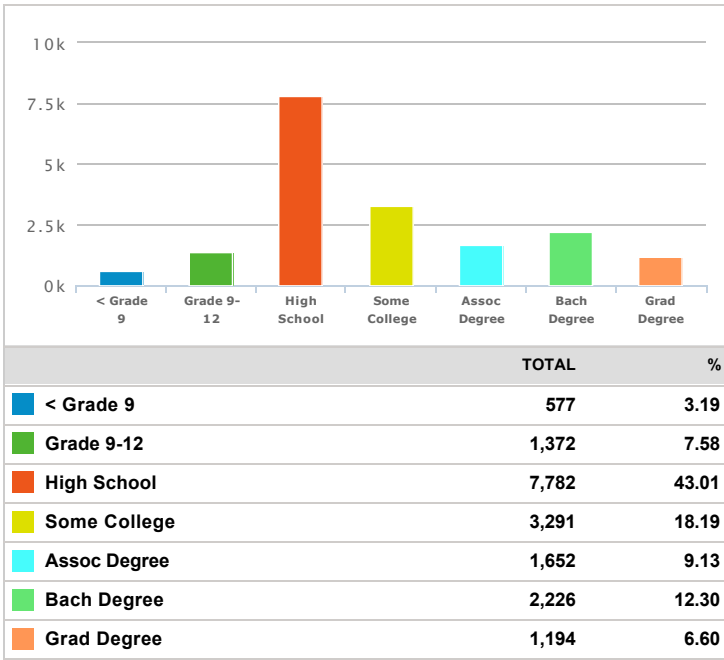

Decatur County, Indiana

Demographics Report (Decatur County, Indiana)

Population(2018)	
	TOTAL
	26,810

Population(2023)	
	TOTAL
	27,915

Ethnicity Distribution(2018)

Ethnicity Distribution(2023)

Total Households(2018)

	TOTAL	%
Households	10,543	n/a
Families	7,320	69.43

Total Households(2023)

	TOTAL	%
Households	10,861	n/a
Families	7,609	70.06

Average Household Income(2018)

	TOTAL
	54,886

Average Household Income(2023)

	TOTAL
	63,141

Household Income Distribution(2018)

Household Income Distribution(2023)

Education Attainment(2018)

Education Attainment(2023)

Source: Applied Geographic Solutions, 2018