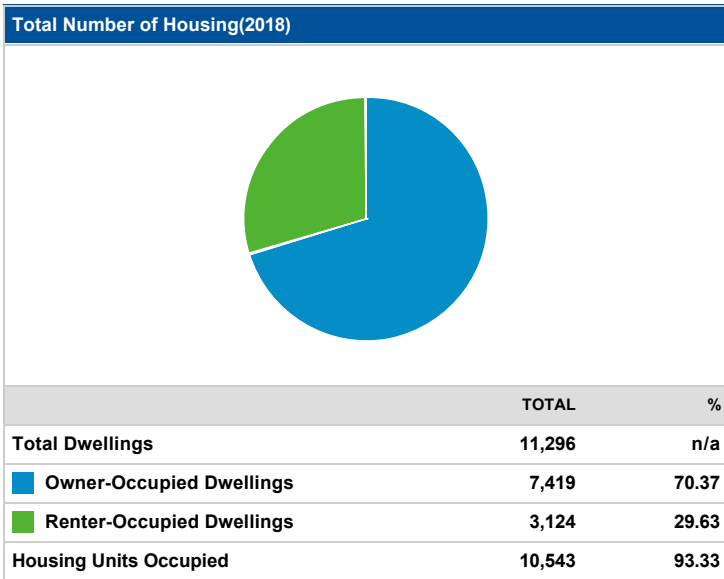

Decatur County, Indiana

Demographics Report (Decatur County, Indiana)

Population(2018)	
	TOTAL
	26,810

Population(2023)	
	TOTAL
	27,915

Ethnicity Distribution(2018)

Ethnicity Distribution(2023)

Total Households(2018)

	TOTAL	%
Households	10,543	n/a
Families	7,320	69.43

Total Households(2023)

	TOTAL	%
Households	10,861	n/a
Families	7,609	70.06

Average Household Income(2018)

	TOTAL
	54,886

Average Household Income(2023)

	TOTAL
	63,141

Household Income Distribution(2018)

Household Income Distribution(2023)

Education Attainment(2018)

Education Attainment(2023)

Source: Applied Geographic Solutions, 2018