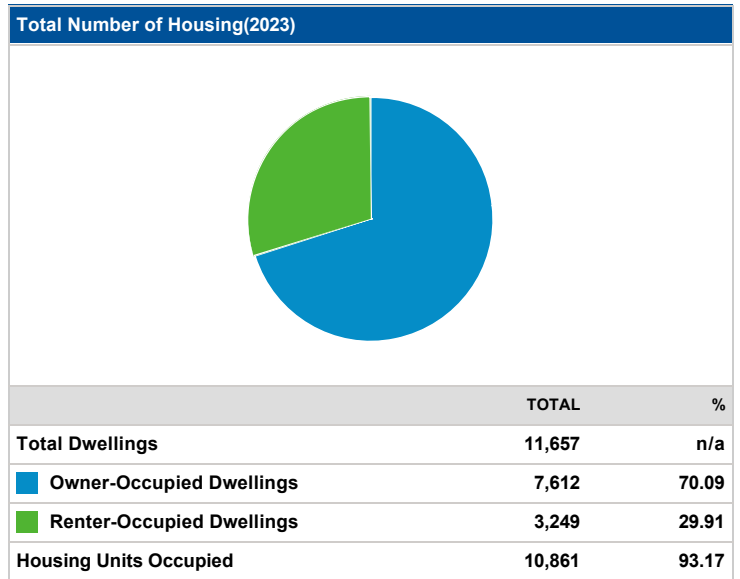

Decatur County, Indiana

Demographics Report (Decatur County, Indiana)

Population(2018)	
	TOTAL
	26,810

Population(2023)	
	TOTAL
	27,915

Ethnicity Distribution(2018)

Ethnicity Distribution(2023)

Total Households(2018)

	TOTAL	%
Households	10,543	n/a
Families	7,320	69.43

Total Households(2023)

	TOTAL	%
Households	10,861	n/a
Families	7,609	70.06

Average Household Income(2018)

	TOTAL
	54,886

Average Household Income(2023)

	TOTAL
	63,141

Household Income Distribution(2018)

Household Income Distribution(2023)

Education Attainment(2018)

Education Attainment(2023)

Source: Applied Geographic Solutions, 2018