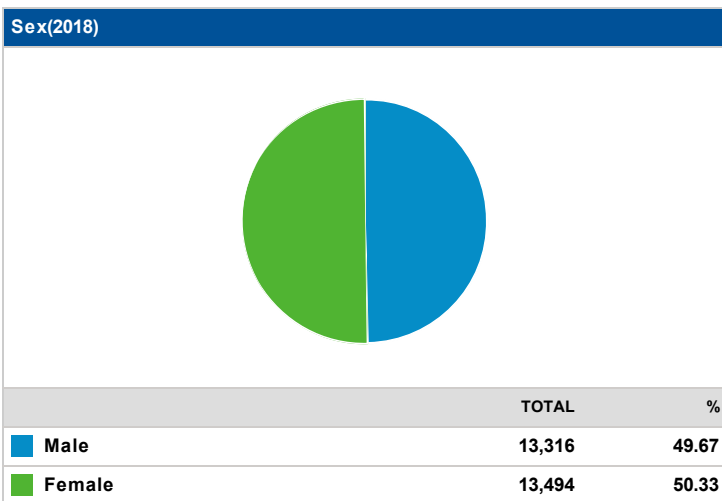

Decatur County, Indiana

Demographics Report (Decatur County, Indiana)

Population(2018)	
	TOTAL
	26,810

Population(2023)	
	TOTAL
	27,915

Ethnicity Distribution(2018)

Ethnicity Distribution(2023)

Total Households(2018)

	TOTAL	%
Households	10,543	n/a
Families	7,320	69.43

Total Households(2023)

	TOTAL	%
Households	10,861	n/a
Families	7,609	70.06

Average Household Income(2018)

	TOTAL
	54,886

Average Household Income(2023)

	TOTAL
	63,141