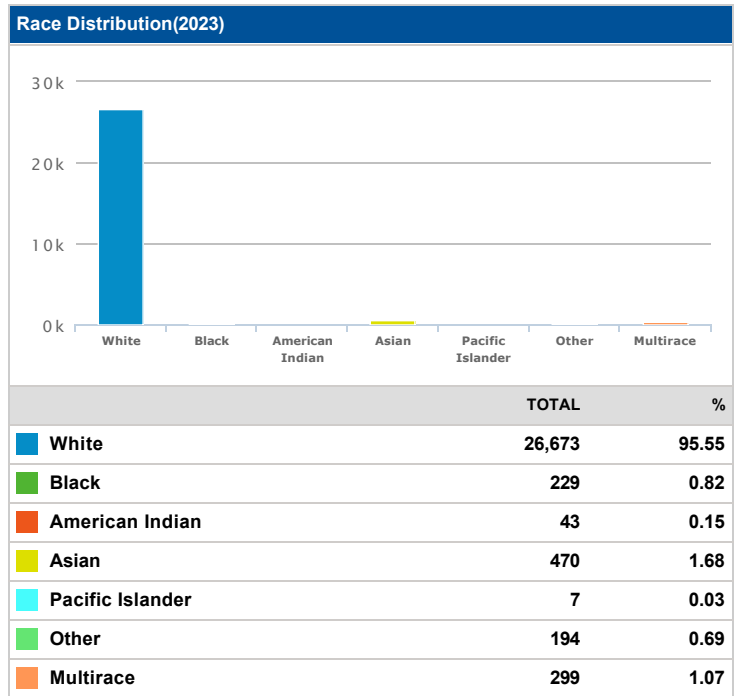

Decatur County, Indiana

Demographics Report (Decatur County, Indiana)

Population(2018)	
	TOTAL
	26,810

Population(2023)	
	TOTAL
	27,915

Ethnicity Distribution(2018)

Ethnicity Distribution(2023)

Total Households(2018)

	TOTAL	%
Households	10,543	n/a
Families	7,320	69.43

Total Households(2023)

	TOTAL	%
Households	10,861	n/a
Families	7,609	70.06

Average Household Income(2018)

	TOTAL
	54,886

Average Household Income(2023)

	TOTAL
	63,141