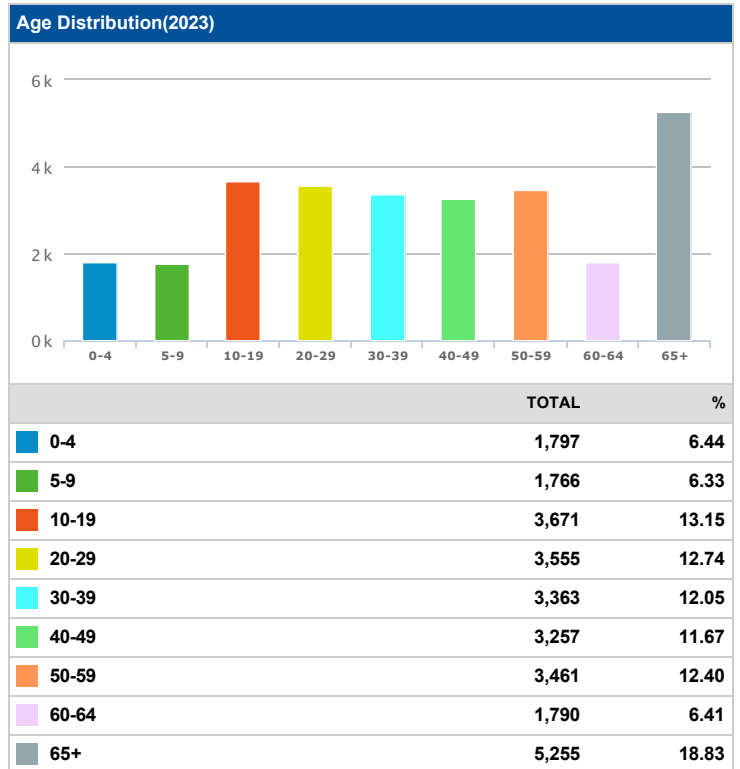

Decatur County, Indiana

Demographics Report (Decatur County, Indiana)

Population(2018)	
	TOTAL
	26,810

Population(2023)	
	TOTAL
	27,915

Ethnicity Distribution(2018)

Ethnicity Distribution(2023)

Total Households(2018)

	TOTAL	%
Households	10,543	n/a
Families	7,320	69.43

Total Households(2023)

	TOTAL	%
Households	10,861	n/a
Families	7,609	70.06

Average Household Income(2018)

	TOTAL
	54,886

Average Household Income(2023)

	TOTAL
	63,141