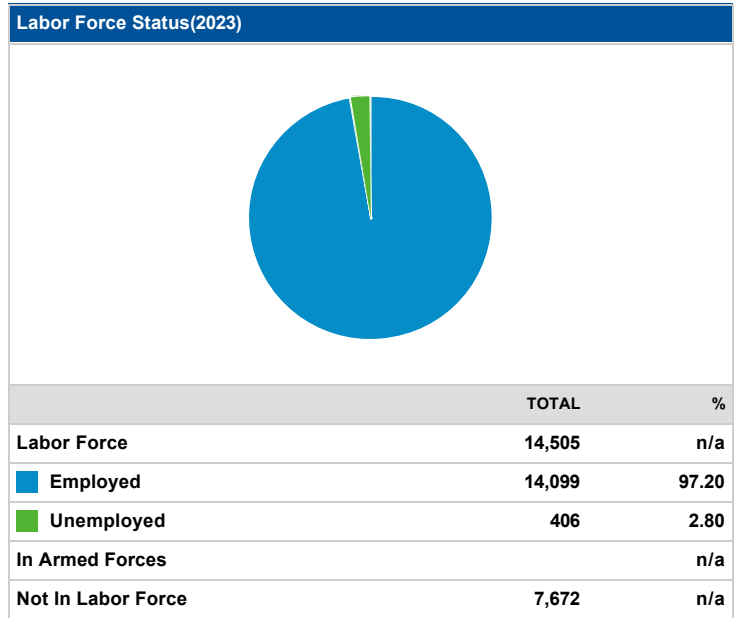

Decatur County, Indiana

Demographics Report (Decatur County, Indiana)

Population(2018)	
	TOTAL
	26,810

Population(2023)	
	TOTAL
	27,915

Ethnicity Distribution(2018)

Ethnicity Distribution(2023)

Total Households(2018)

	TOTAL	%
Households	10,543	n/a
Families	7,320	69.43

Total Households(2023)

	TOTAL	%
Households	10,861	n/a
Families	7,609	70.06

Average Household Income(2018)

	TOTAL
	54,886

Average Household Income(2023)

	TOTAL
	63,141

Household Income Distribution(2018)

Household Income Distribution(2023)

Education Attainment(2018)

Education Attainment(2023)

Source: Applied Geographic Solutions, 2018