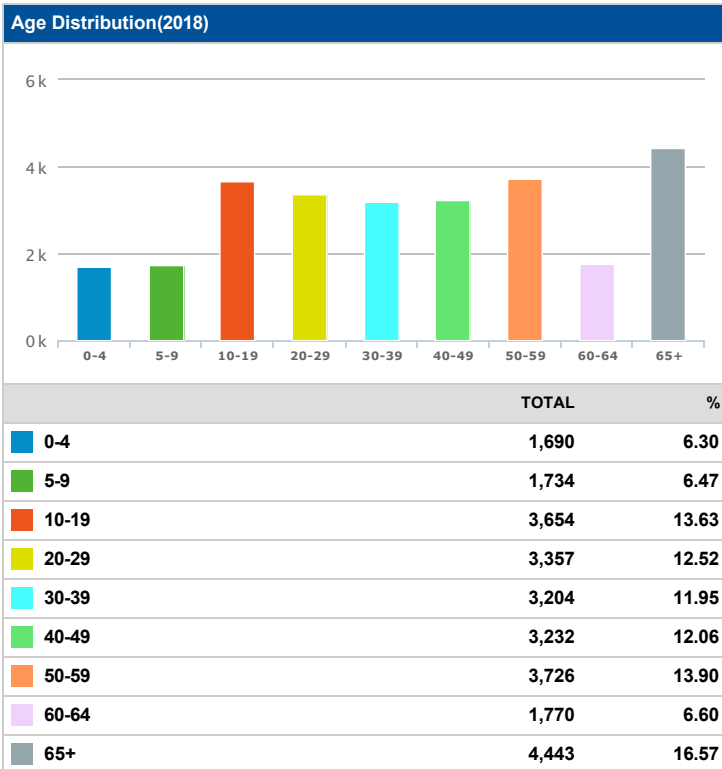

Decatur County, Indiana

Demographics Report (Decatur County, Indiana)

Population(2018)	
	TOTAL
	26,810

Population(2023)	
	TOTAL
	27,915

Ethnicity Distribution(2018)

Ethnicity Distribution(2023)

Total Households(2018)

	TOTAL	%
Households	10,543	n/a
Families	7,320	69.43

Total Households(2023)

	TOTAL	%
Households	10,861	n/a
Families	7,609	70.06

Average Household Income(2018)

	TOTAL
	54,886

Average Household Income(2023)

	TOTAL
	63,141