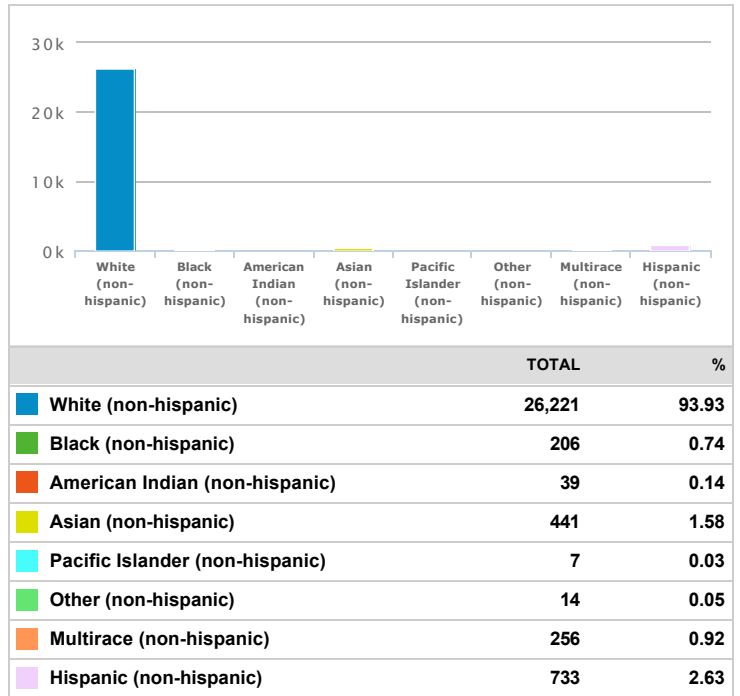

Decatur County, Indiana

Demographics Report (Decatur County, Indiana)

Population(2018)	
	TOTAL
	26,810

Population(2023)	
	TOTAL
	27,915

Ethnicity Distribution(2018)

Ethnicity Distribution(2023)

Total Households(2018)

	TOTAL	%
Households	10,543	n/a
Families	7,320	69.43

Total Households(2023)

	TOTAL	%
Households	10,861	n/a
Families	7,609	70.06

Average Household Income(2018)

	TOTAL
	54,886

Average Household Income(2023)

	TOTAL
	63,141

Household Income Distribution(2018)

Household Income Distribution(2023)

Education Attainment(2018)

Education Attainment(2023)

Source: Applied Geographic Solutions, 2018