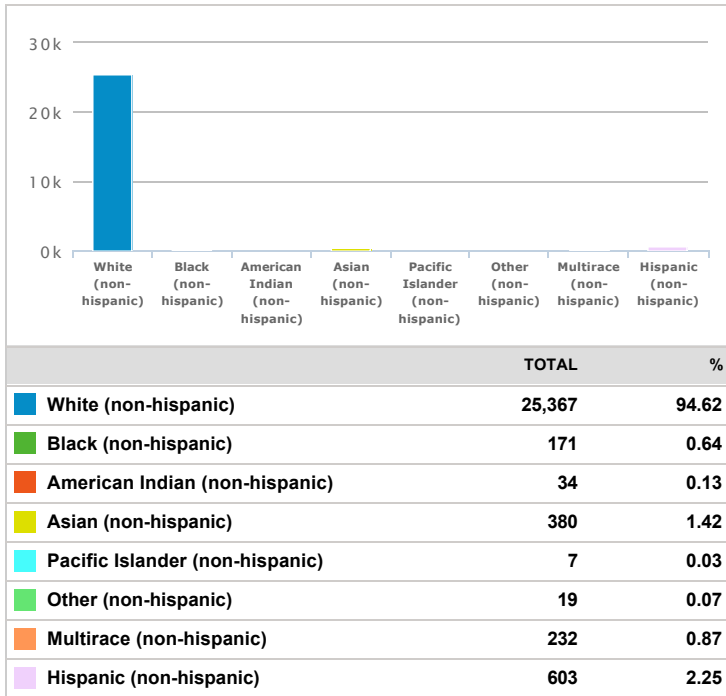

Decatur County, Indiana

Demographics Report (Decatur County, Indiana)

Population(2018)	
	TOTAL
	26,810

Population(2023)	
	TOTAL
	27,915

Ethnicity Distribution(2018)

Ethnicity Distribution(2023)

Total Households(2018)

	TOTAL	%
Households	10,543	n/a
Families	7,320	69.43

Total Households(2023)

	TOTAL	%
Households	10,861	n/a
Families	7,609	70.06

Average Household Income(2018)

	TOTAL
	54,886

Average Household Income(2023)

	TOTAL
	63,141

Household Income Distribution(2018)

Household Income Distribution(2023)

Education Attainment(2018)

Education Attainment(2023)

Source: Applied Geographic Solutions, 2018