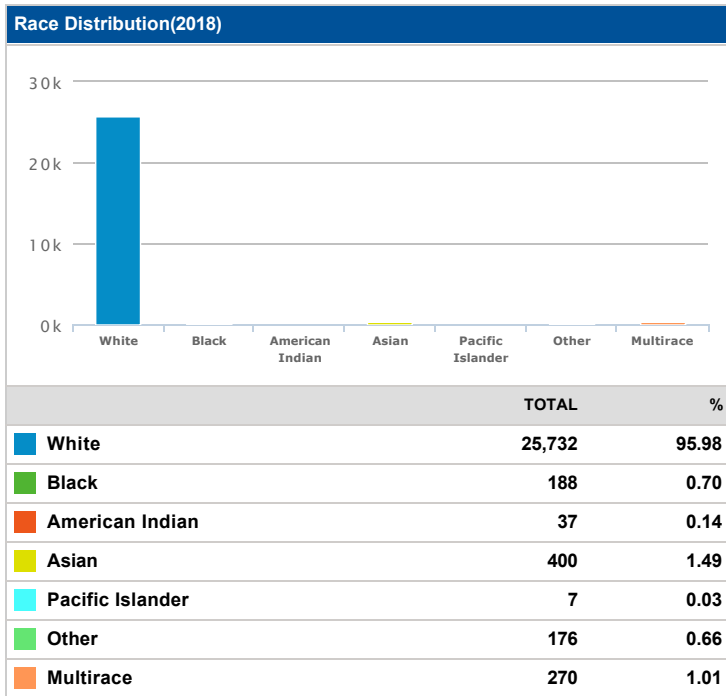

Decatur County, Indiana

Demographics Report (Decatur County, Indiana)

Population(2018)	
	TOTAL
	26,810

Population(2023)	
	TOTAL
	27,915

Ethnicity Distribution(2018)

Ethnicity Distribution(2023)

Total Households(2018)

	TOTAL	%
Households	10,543	n/a
Families	7,320	69.43

Total Households(2023)

	TOTAL	%
Households	10,861	n/a
Families	7,609	70.06

Average Household Income(2018)

	TOTAL
	54,886

Average Household Income(2023)

	TOTAL
	63,141